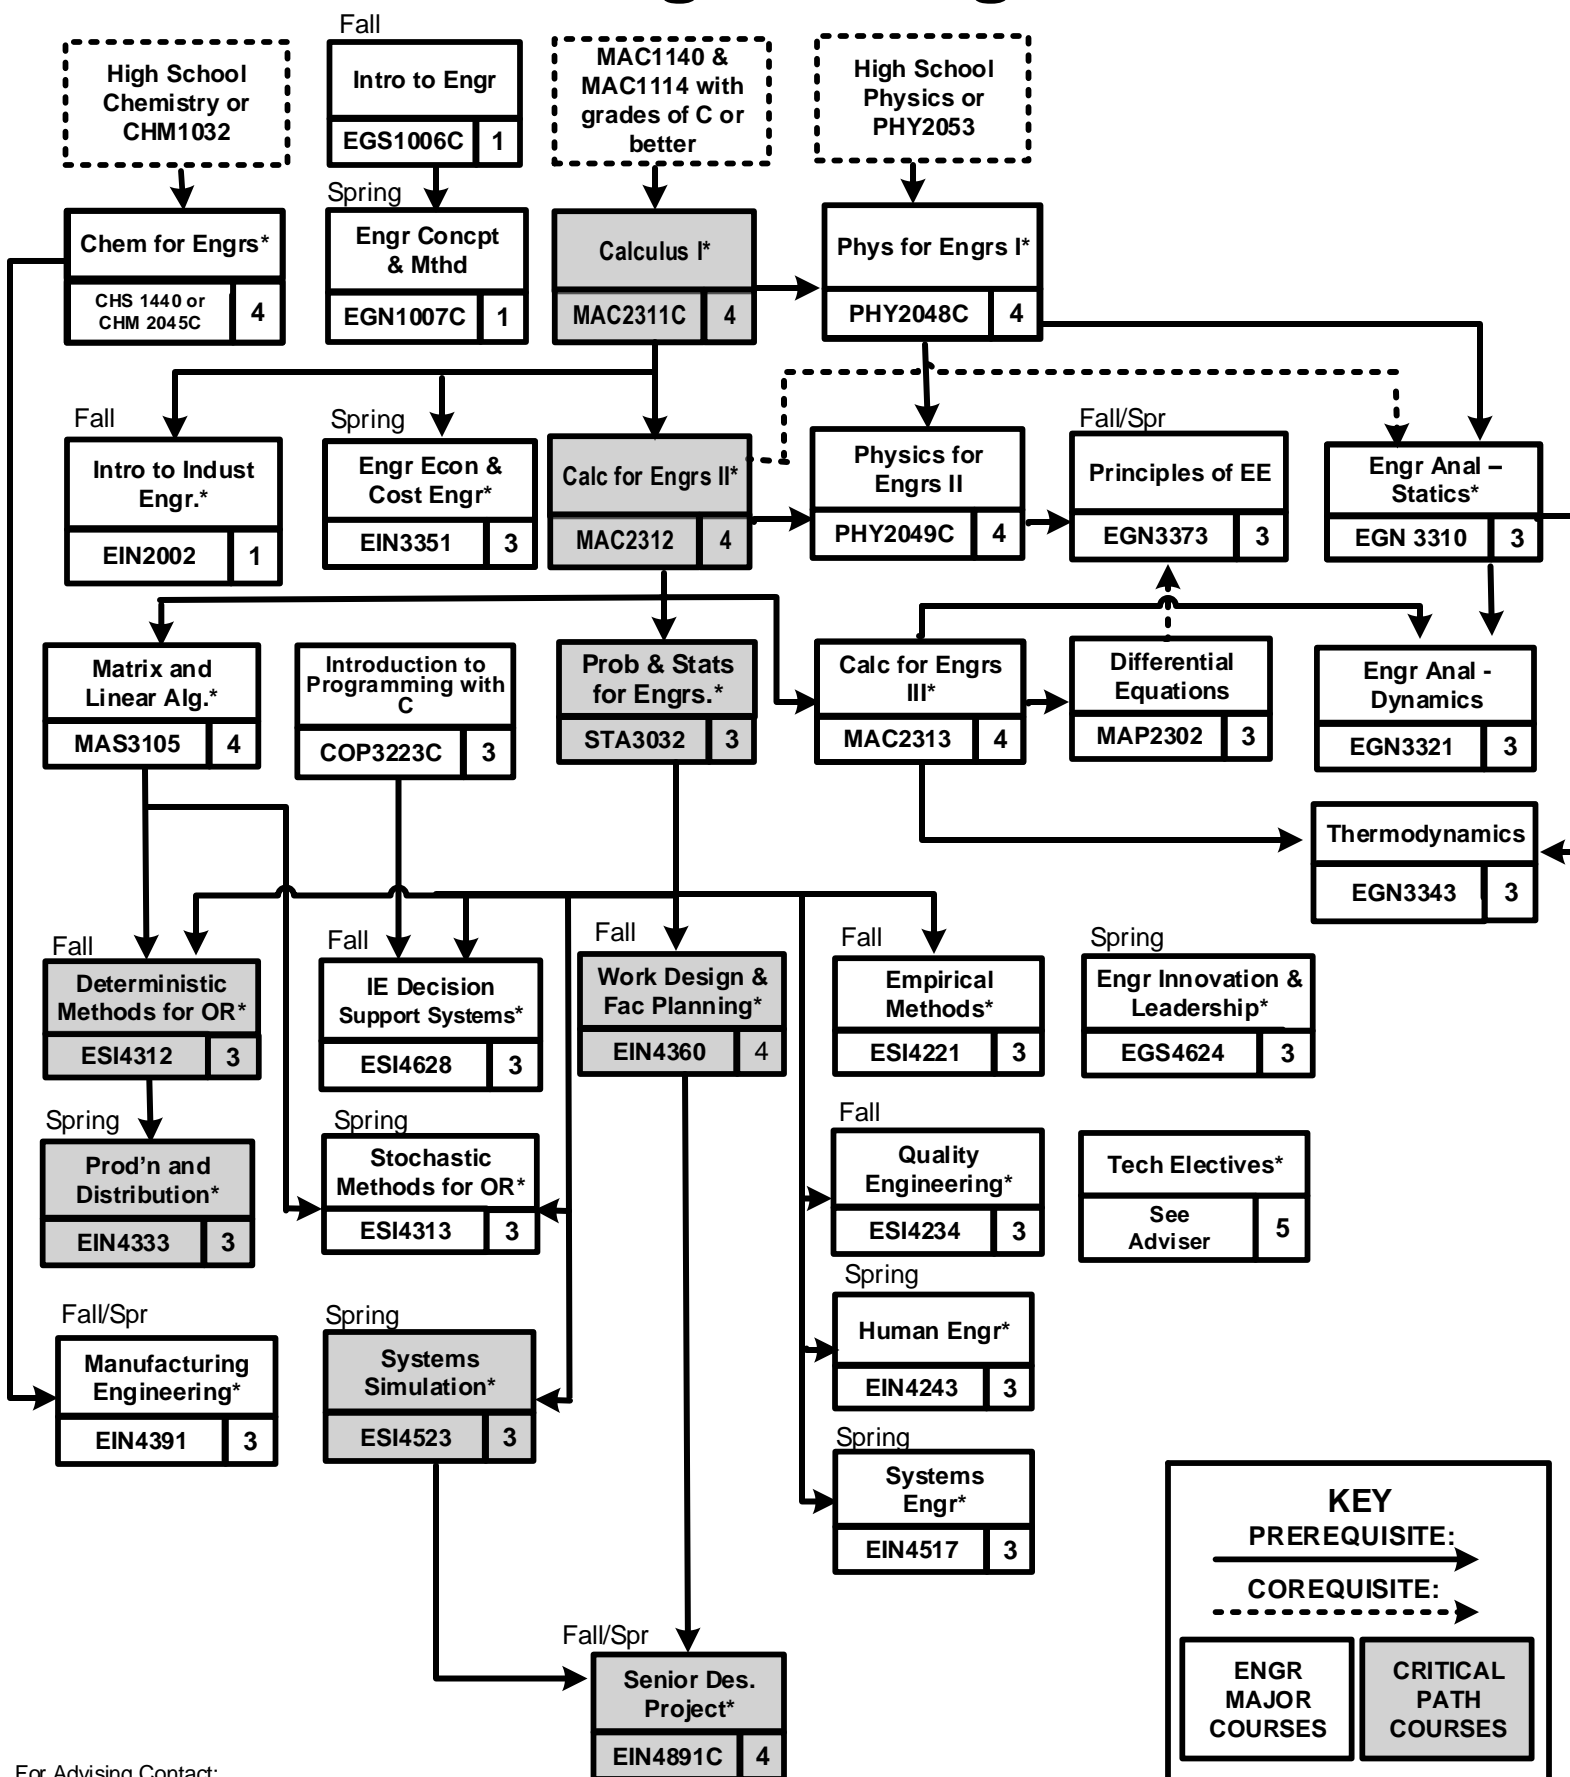

Industrial Engineering 2020-2021

KEY

PREREQUISITE: →

COREQUISITE: - - - - - →

ENGR MAJOR COURSES	CRITICAL PATH COURSES
--------------------	-----------------------

* Courses that require a grade of C (2.0) or better