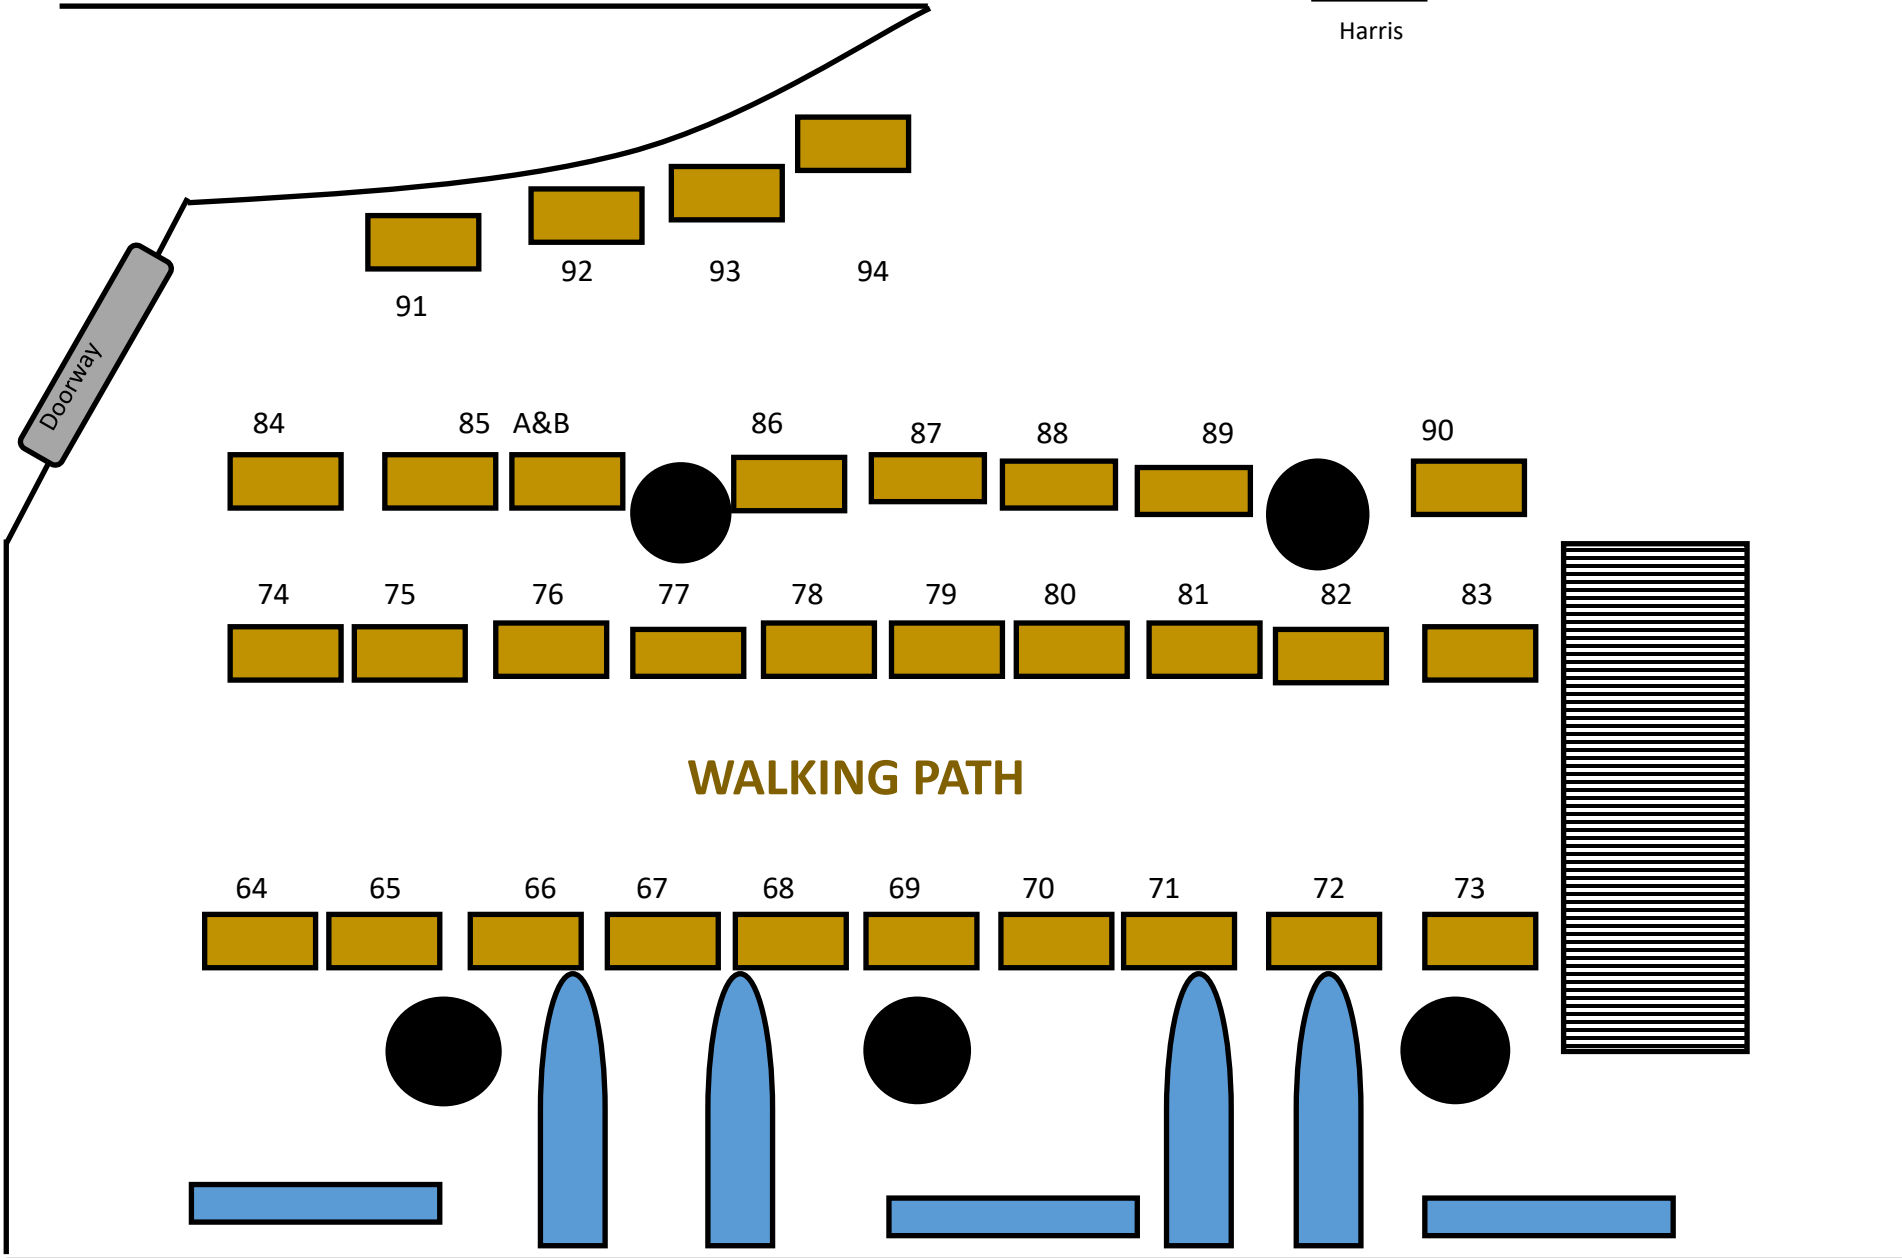

HEC ATRIUM

HEC Rm 101

Outside, Left of HEC Front Doors In front of HEC101

OUTSIDE OF HEC-AGAINST GLASS WALL

To the right of HEC Front Entrance

Grass Lawn

Grass Lawn Outside of HEC Under Tent 20'x 60'

42

51

52

53

54

55

56

57

58

59

Would leave about 4' between tables in the rows in this format

ENG I LOBBY AND LOCKHEED CYBER LAB

ENG II Atrium

Elevators

Harris

Idea Lab

TI INNOVATION LAB

DOORWAY

99

98

DOORWAY

95

96

97

Computers