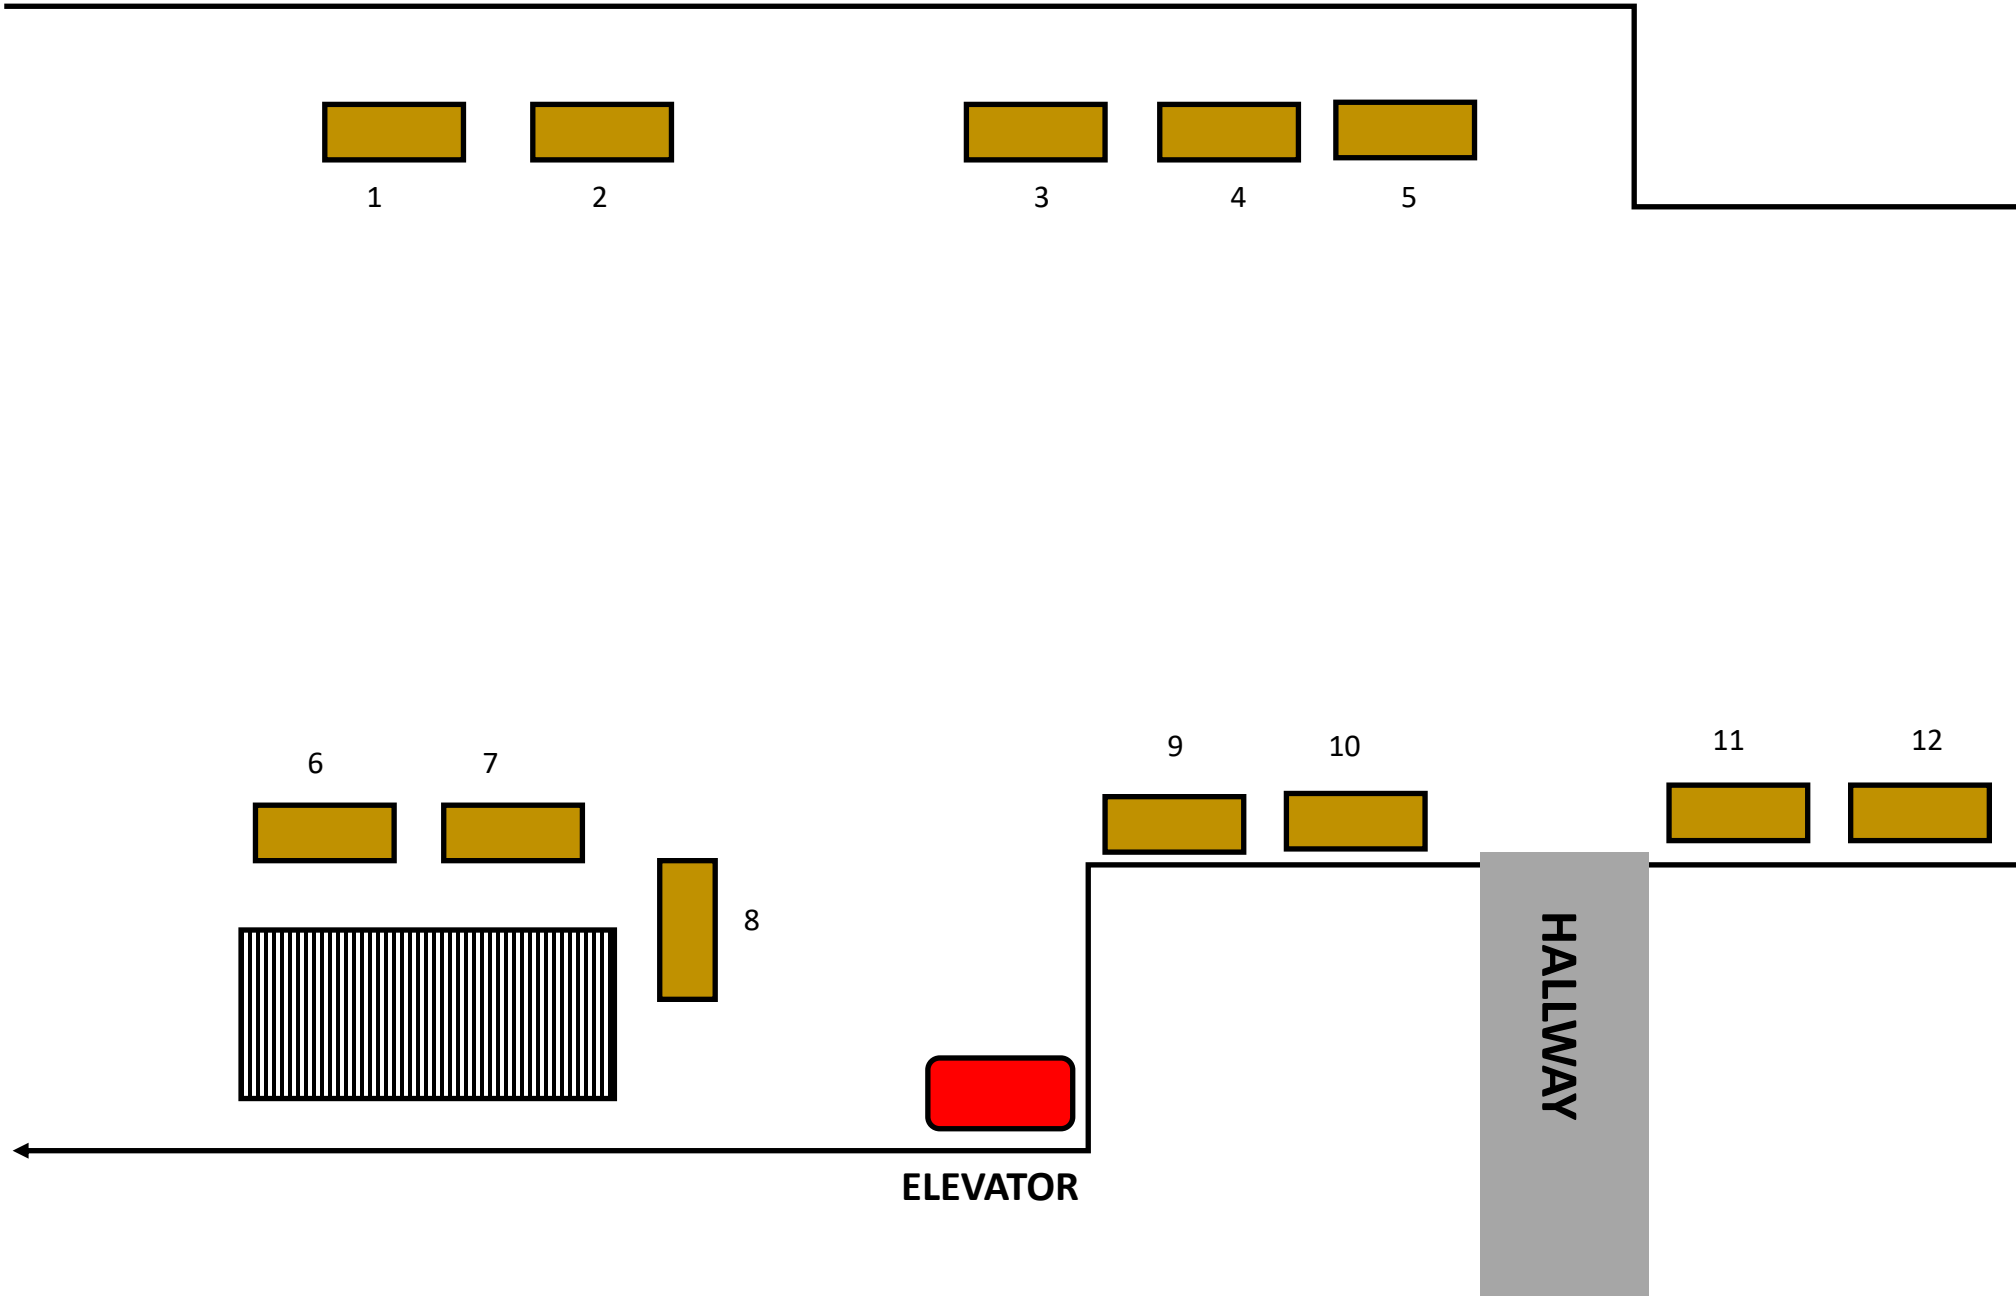

HEC ATRIUM

HEC Rm 101

Outside, Left of HEC Front Doors In front of HEC101

OUTSIDE OF HEC-AGAINST GLASS WALL

To the right of HEC Front Entrance

Grass Lawn

Grass Lawn Outside of HEC Under Tent 20'x 60'

42

43

44

45

46

47

48

49

50

51

52

53

54

55

56

57

58

59

Would leave about 4' between tables in the rows in this format

ENG I LOBBY AND LOCKHEED CYBER LAB

ENG II Atrium

Elevators

Harris

Idea Lab

TI INNOVATION LAB