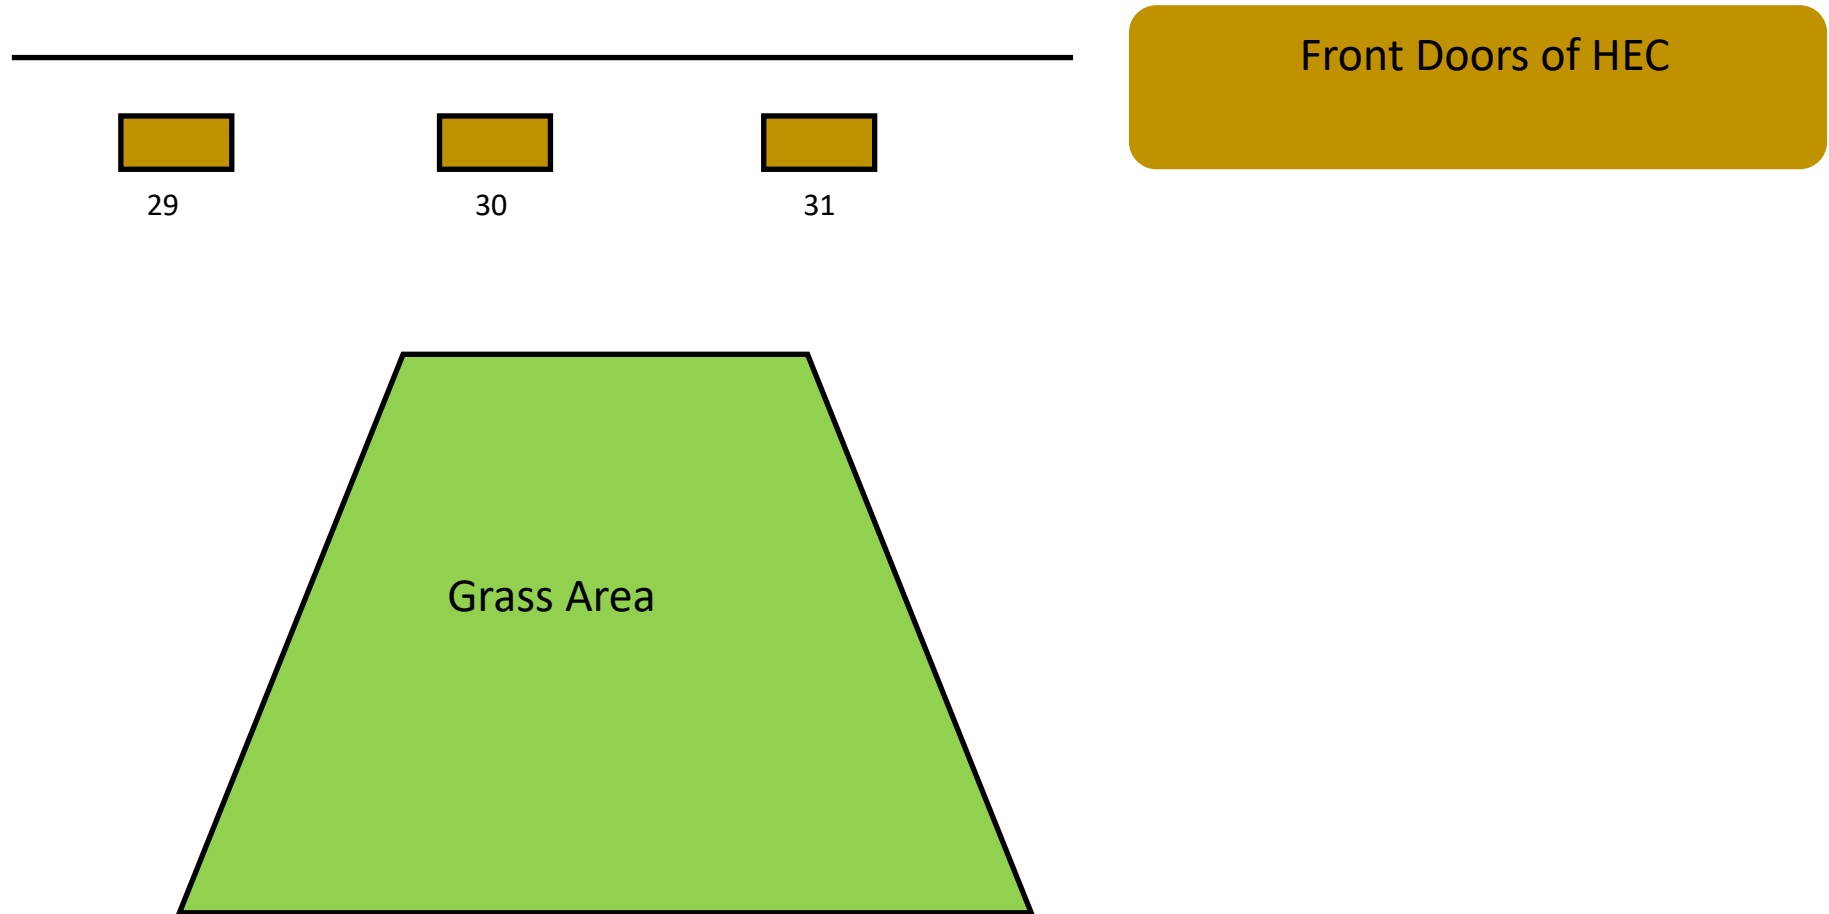

HEC ATRIUM

HEC Rm 101

Outside, Left of HEC Front Doors In front of HEC101

OUTSIDE OF HEC-AGAINST GLASS WALL

To the right of HEC Front Entrance

Grass Lawn

Grass Lawn Outside of HEC Under Tent 20'x 60'

42

43

44

45

46

47

48

49

50

51

52

53

54

55

56

57

58

59

Would leave about 4' between tables in the rows in this format

ENG I LOBBY AND LOCKHEED CYBER LAB

ENG II Atrium

Elevators

Harris

Idea Lab

TI INNOVATION LAB