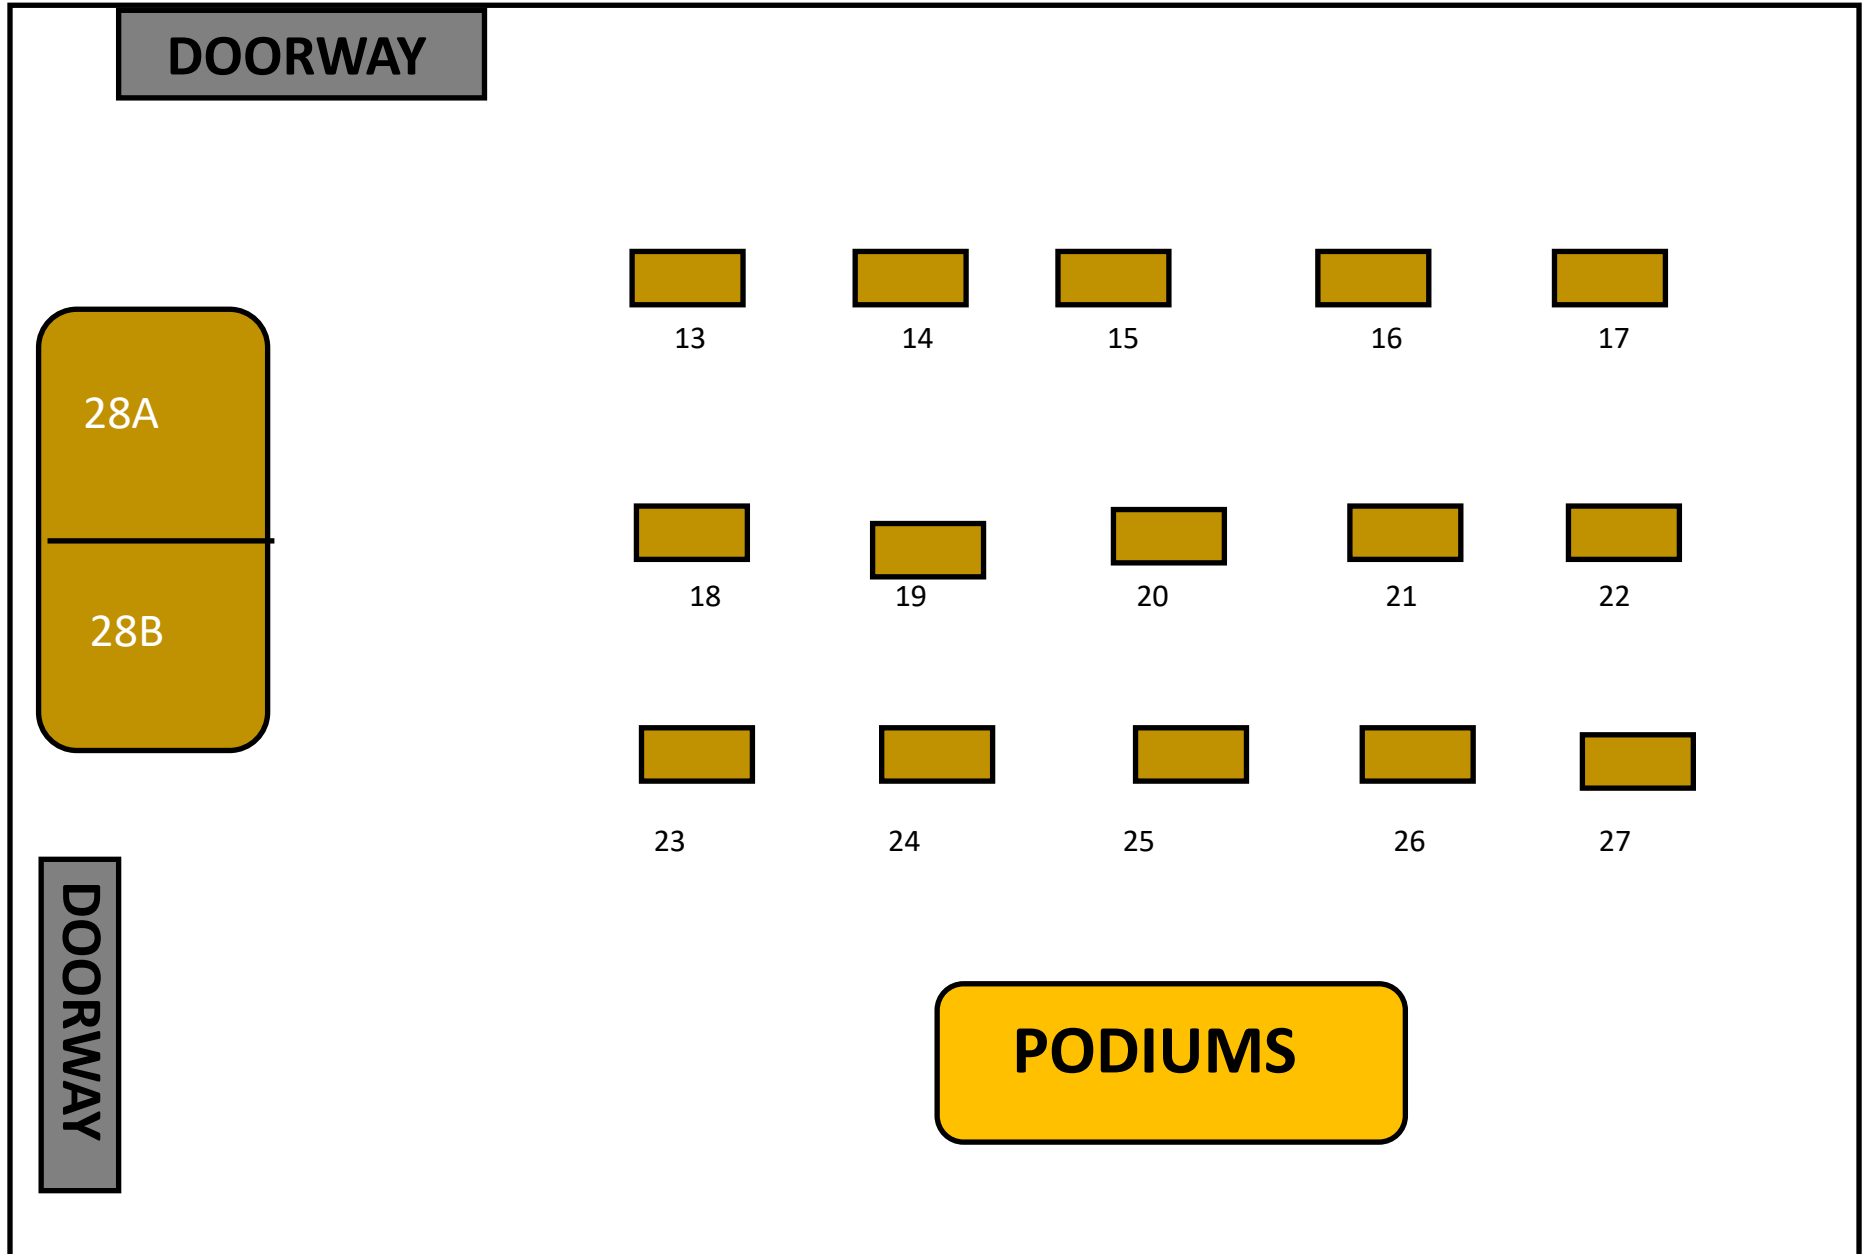

HEC ATRIUM

HEC Rm 101

Outside, Left of HEC Front Doors In front of HEC101

OUTSIDE OF HEC-AGAINST GLASS WALL

To the right of HEC Front Entrance

Grass Lawn

Grass Lawn Outside of HEC Under Tent 20'x 60'

42

43

44

45

46

47

48

49

50

51

52

53

54

55

56

57

58

59

Would leave about 4' between tables in the rows in this format

ENG I LOBBY AND LOCKHEED CYBER LAB

ENG II Atrium

Elevators

Harris

Idea Lab

TI INNOVATION LAB