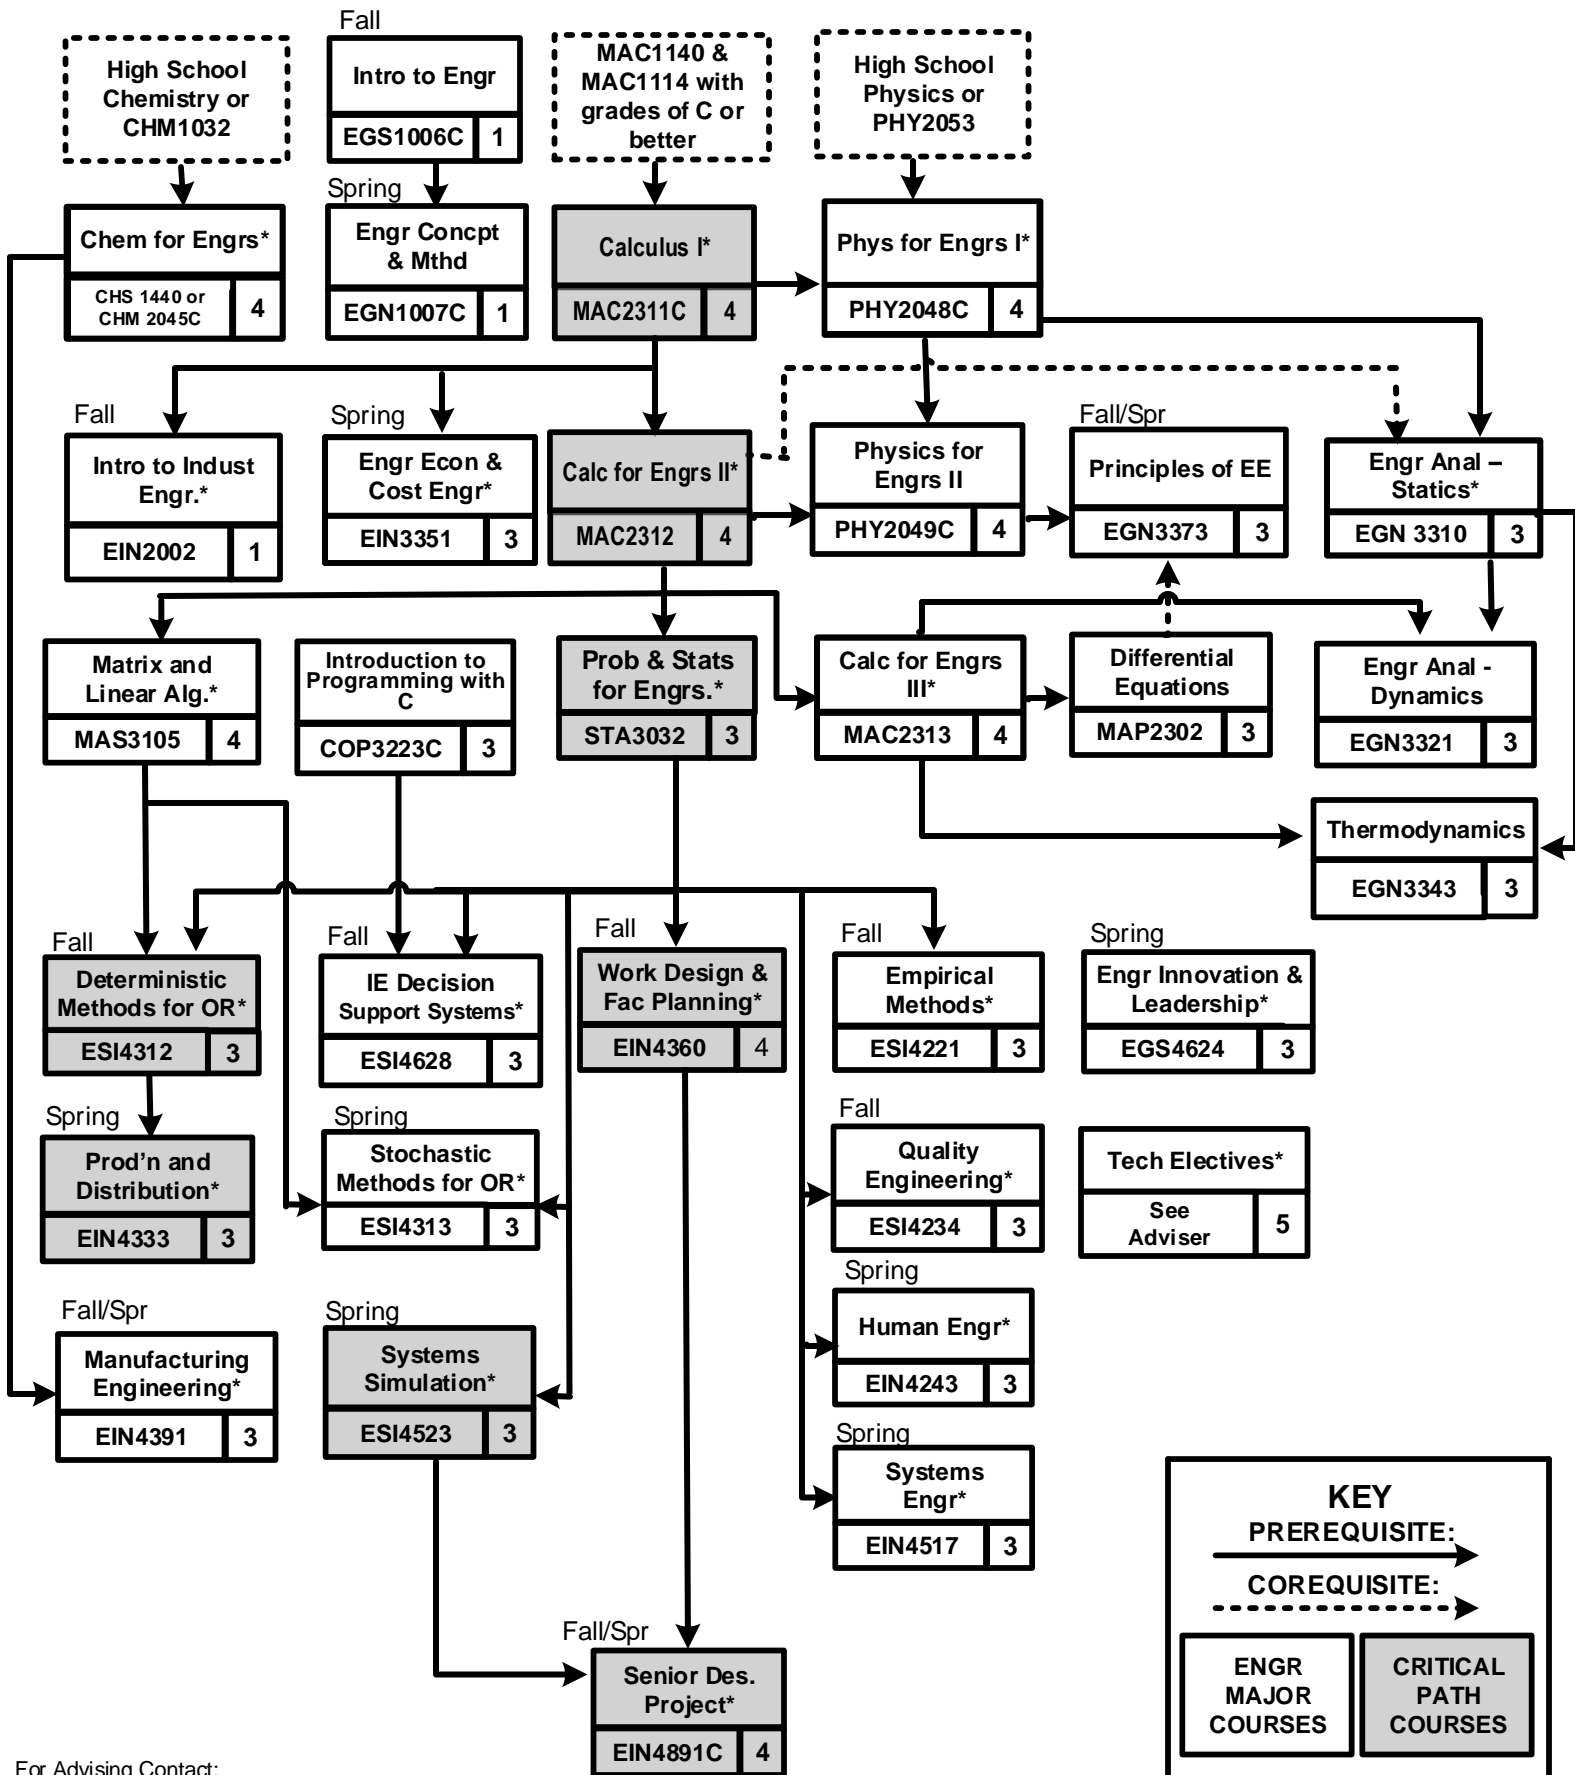

# Industrial Engineering 2018-2019

**KEY**

PREREQUISITE:

COREQUISITE:

ENGR MAJOR COURSES CRITICAL PATH COURSES

\* Courses that require a grade of C (2.0) or better

For Advising Contact:  
 Industrial Engineering and Management Systems  
 University of Central Florida  
 4000 Central Florida Blvd.  
 Orlando, FL 32816  
 (407)823-2204  
 iemsundergrad@ucf.edu