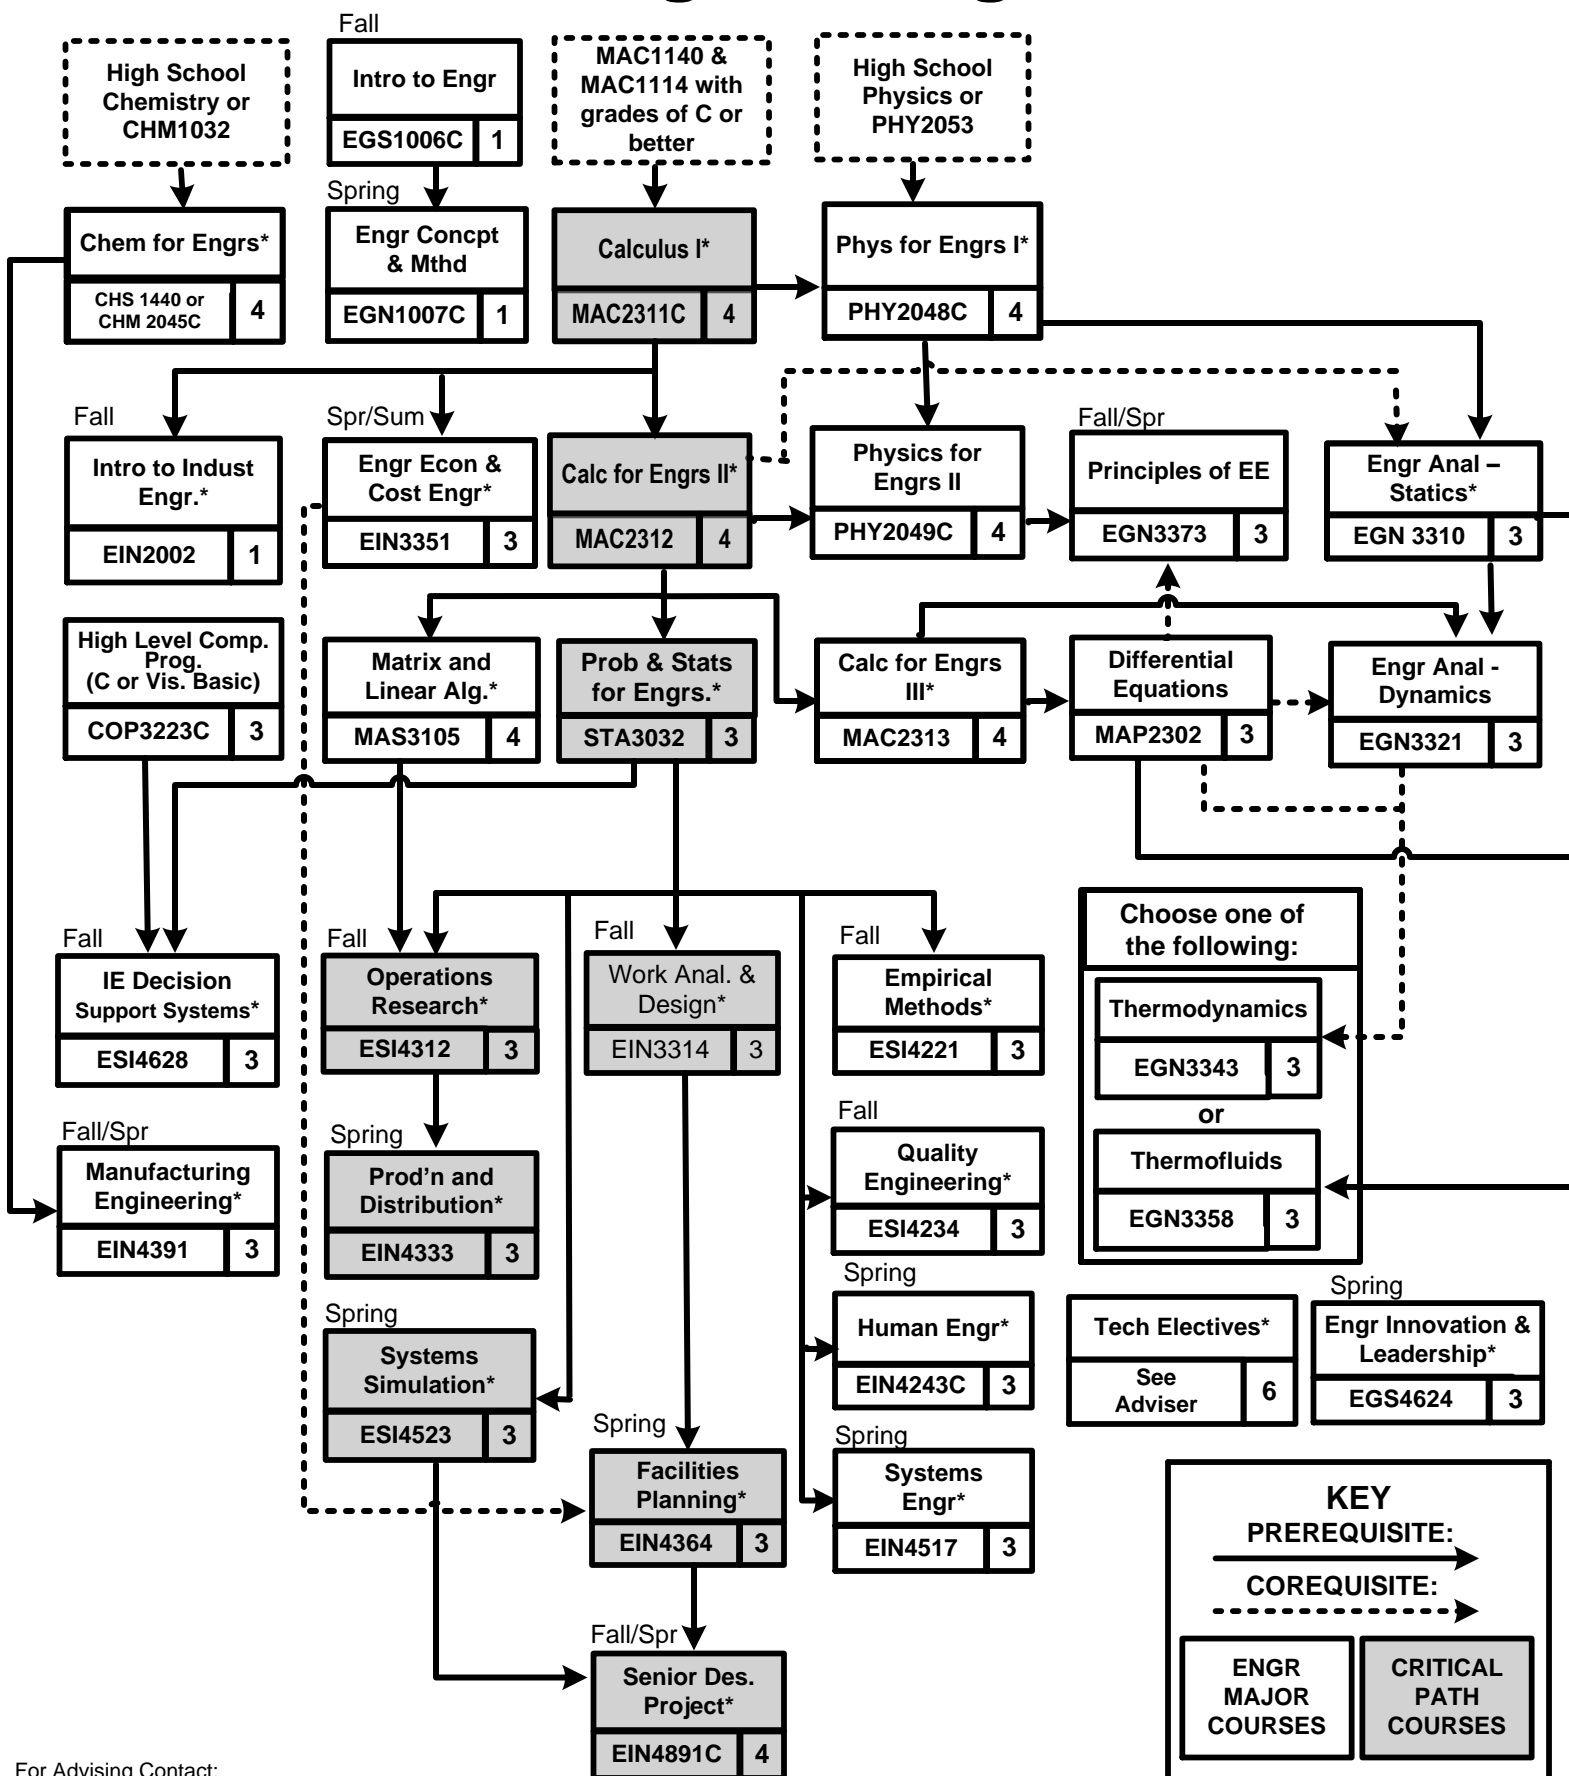

# Industrial Engineering 2016-2017

For Advising Contact:  
 Industrial Engineering and Management Systems  
 University of Central Florida  
 4000 Central Florida Blvd.  
 Orlando, FL 32816  
 (407)823-2204  
 iemsundergrad@ucf.edu