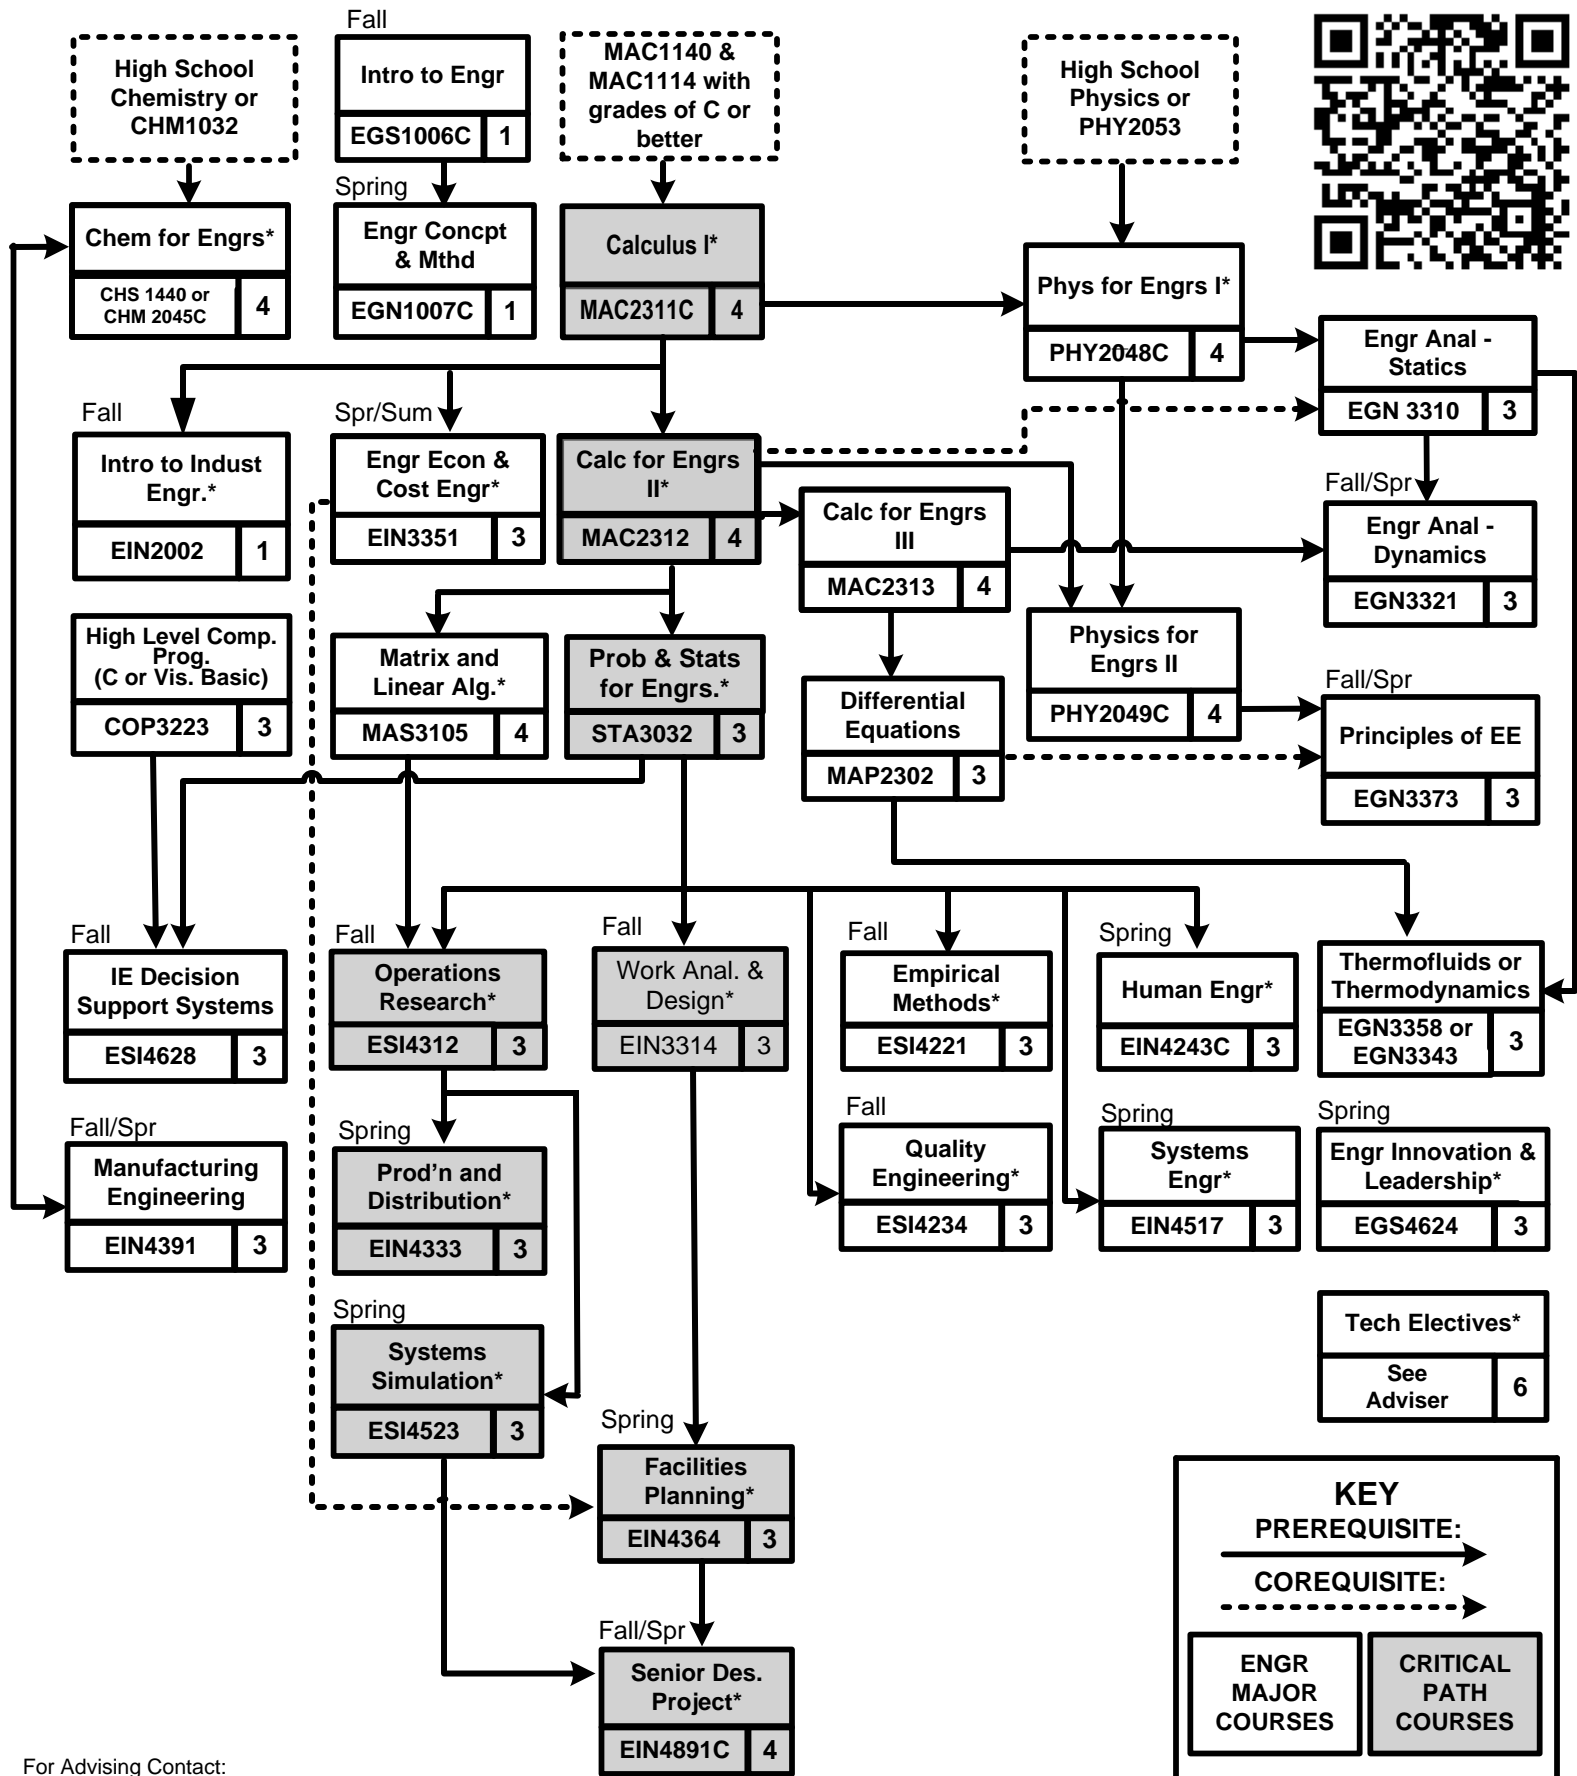

Industrial Engineering 2015-2016

KEY

PREREQUISITE:

COREQUISITE:

ENGR MAJOR COURSES	CRITICAL PATH COURSES
--------------------	-----------------------

* Courses that require a grade of C (2.0) or better

For Advising Contact:
 Industrial Engineering and Management Systems
 University of Central Florida
 4000 Central Florida Blvd.
 Orlando, FL 32816
 (407)823-2204
 iemsundergrad@ucf.edu