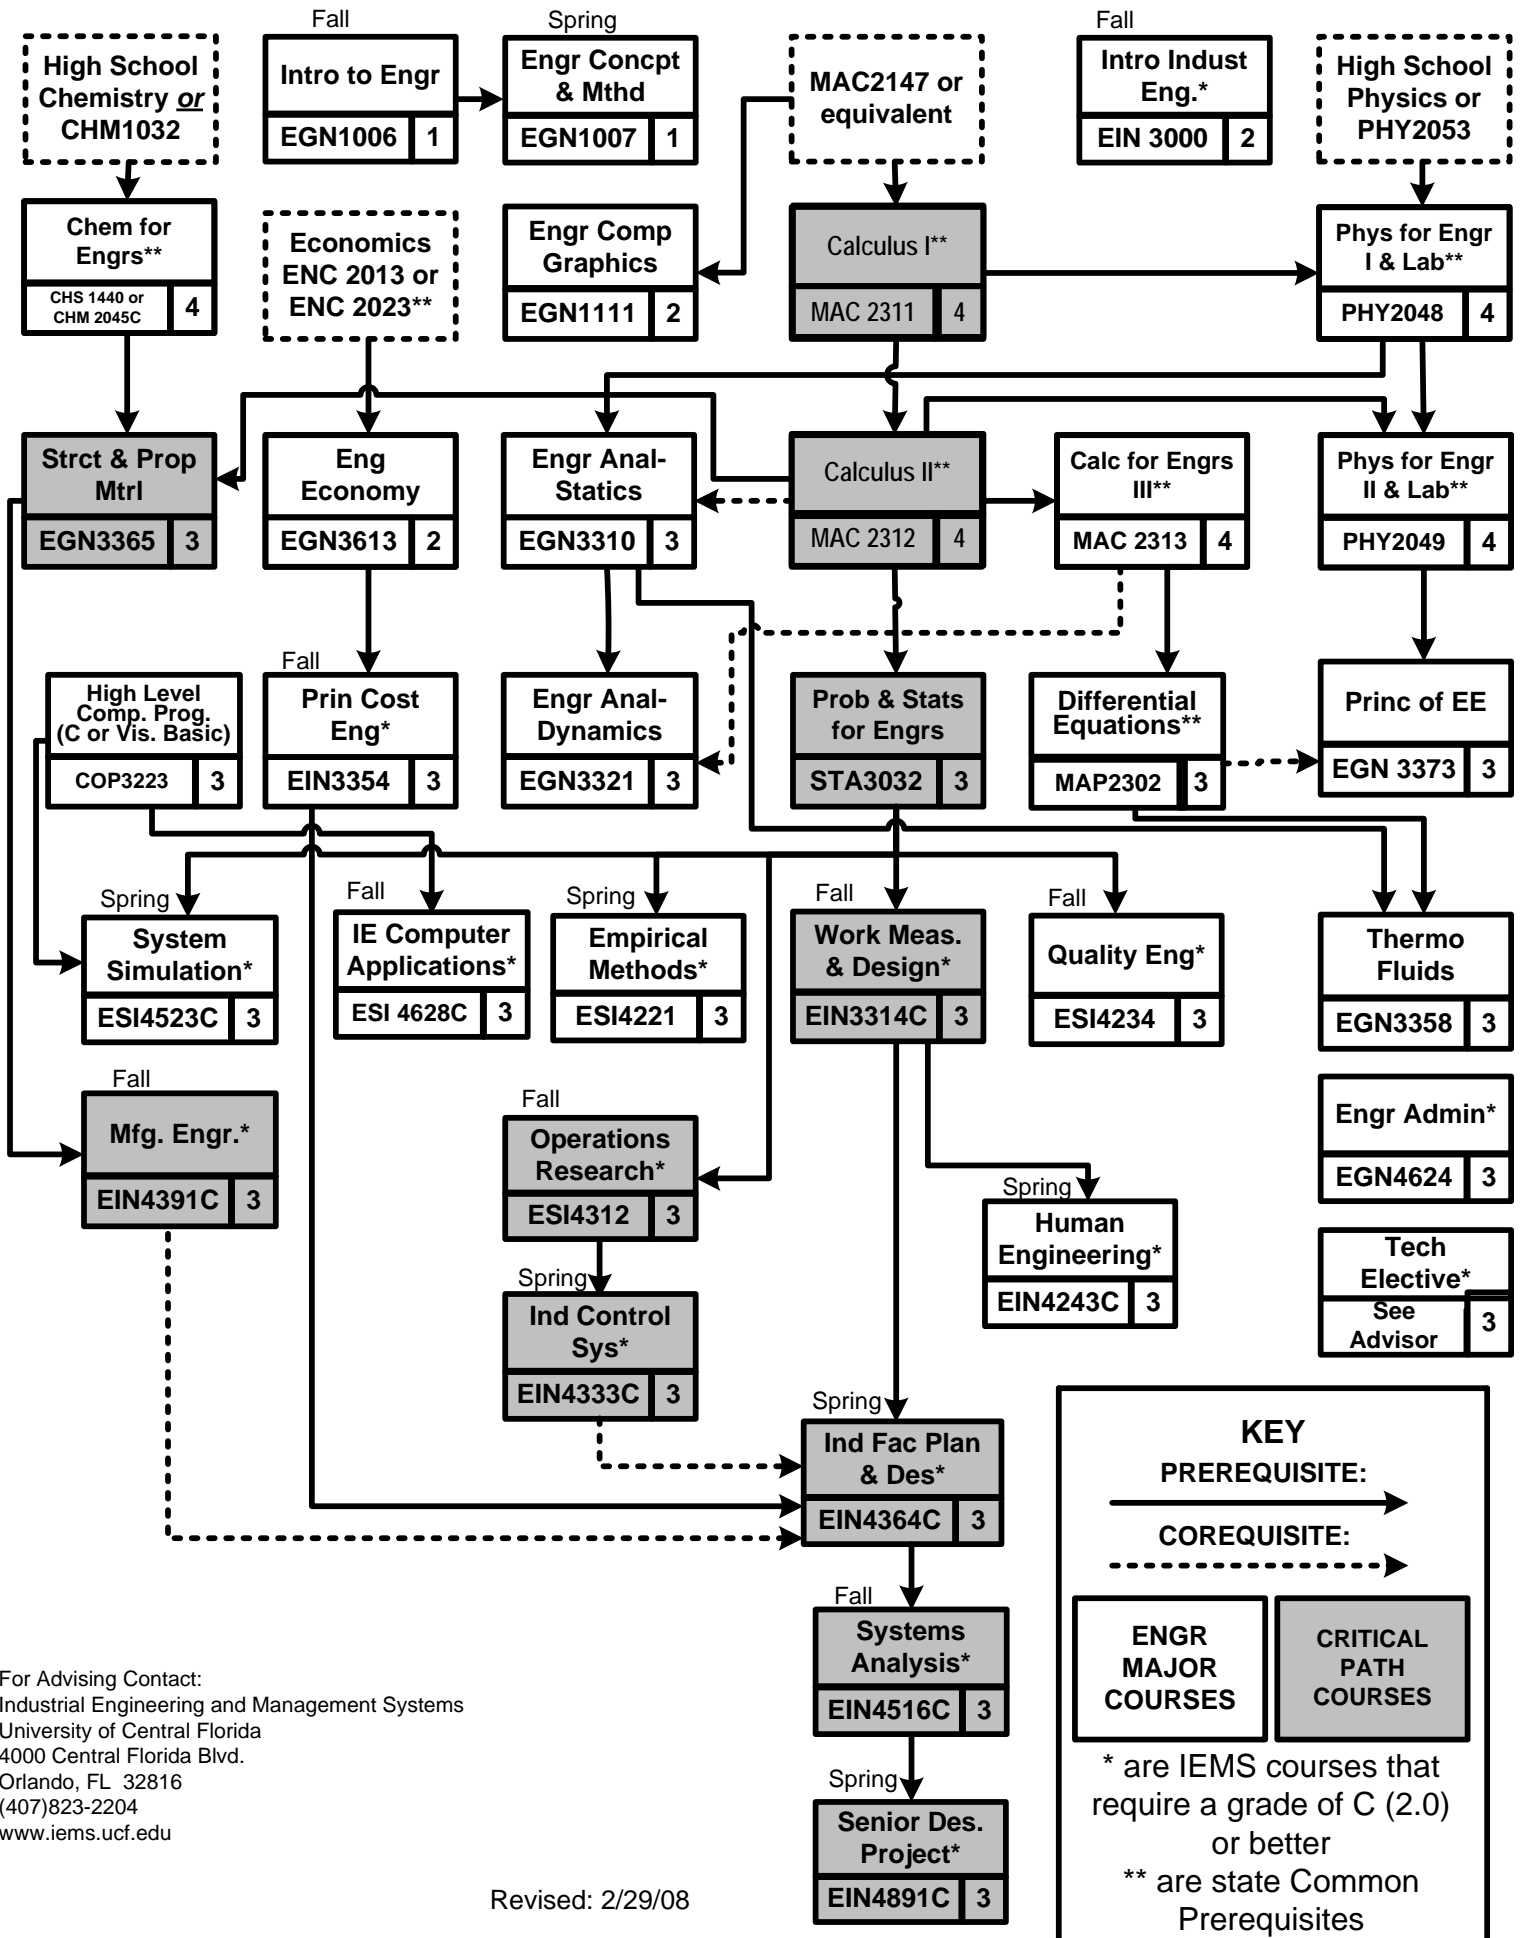

Industrial Engineering 2008-2009

For Advising Contact:
Industrial Engineering and Management Systems
University of Central Florida
4000 Central Florida Blvd.
Orlando, FL 32816
(407)823-2204
www.iems.ucf.edu

Revised: 2/29/08

KEY

PREREQUISITE: →

COREQUISITE: - - - - ->

ENGR MAJOR COURSES	CRITICAL PATH COURSES

* are IEMS courses that require a grade of C (2.0) or better

** are state Common Prerequisites