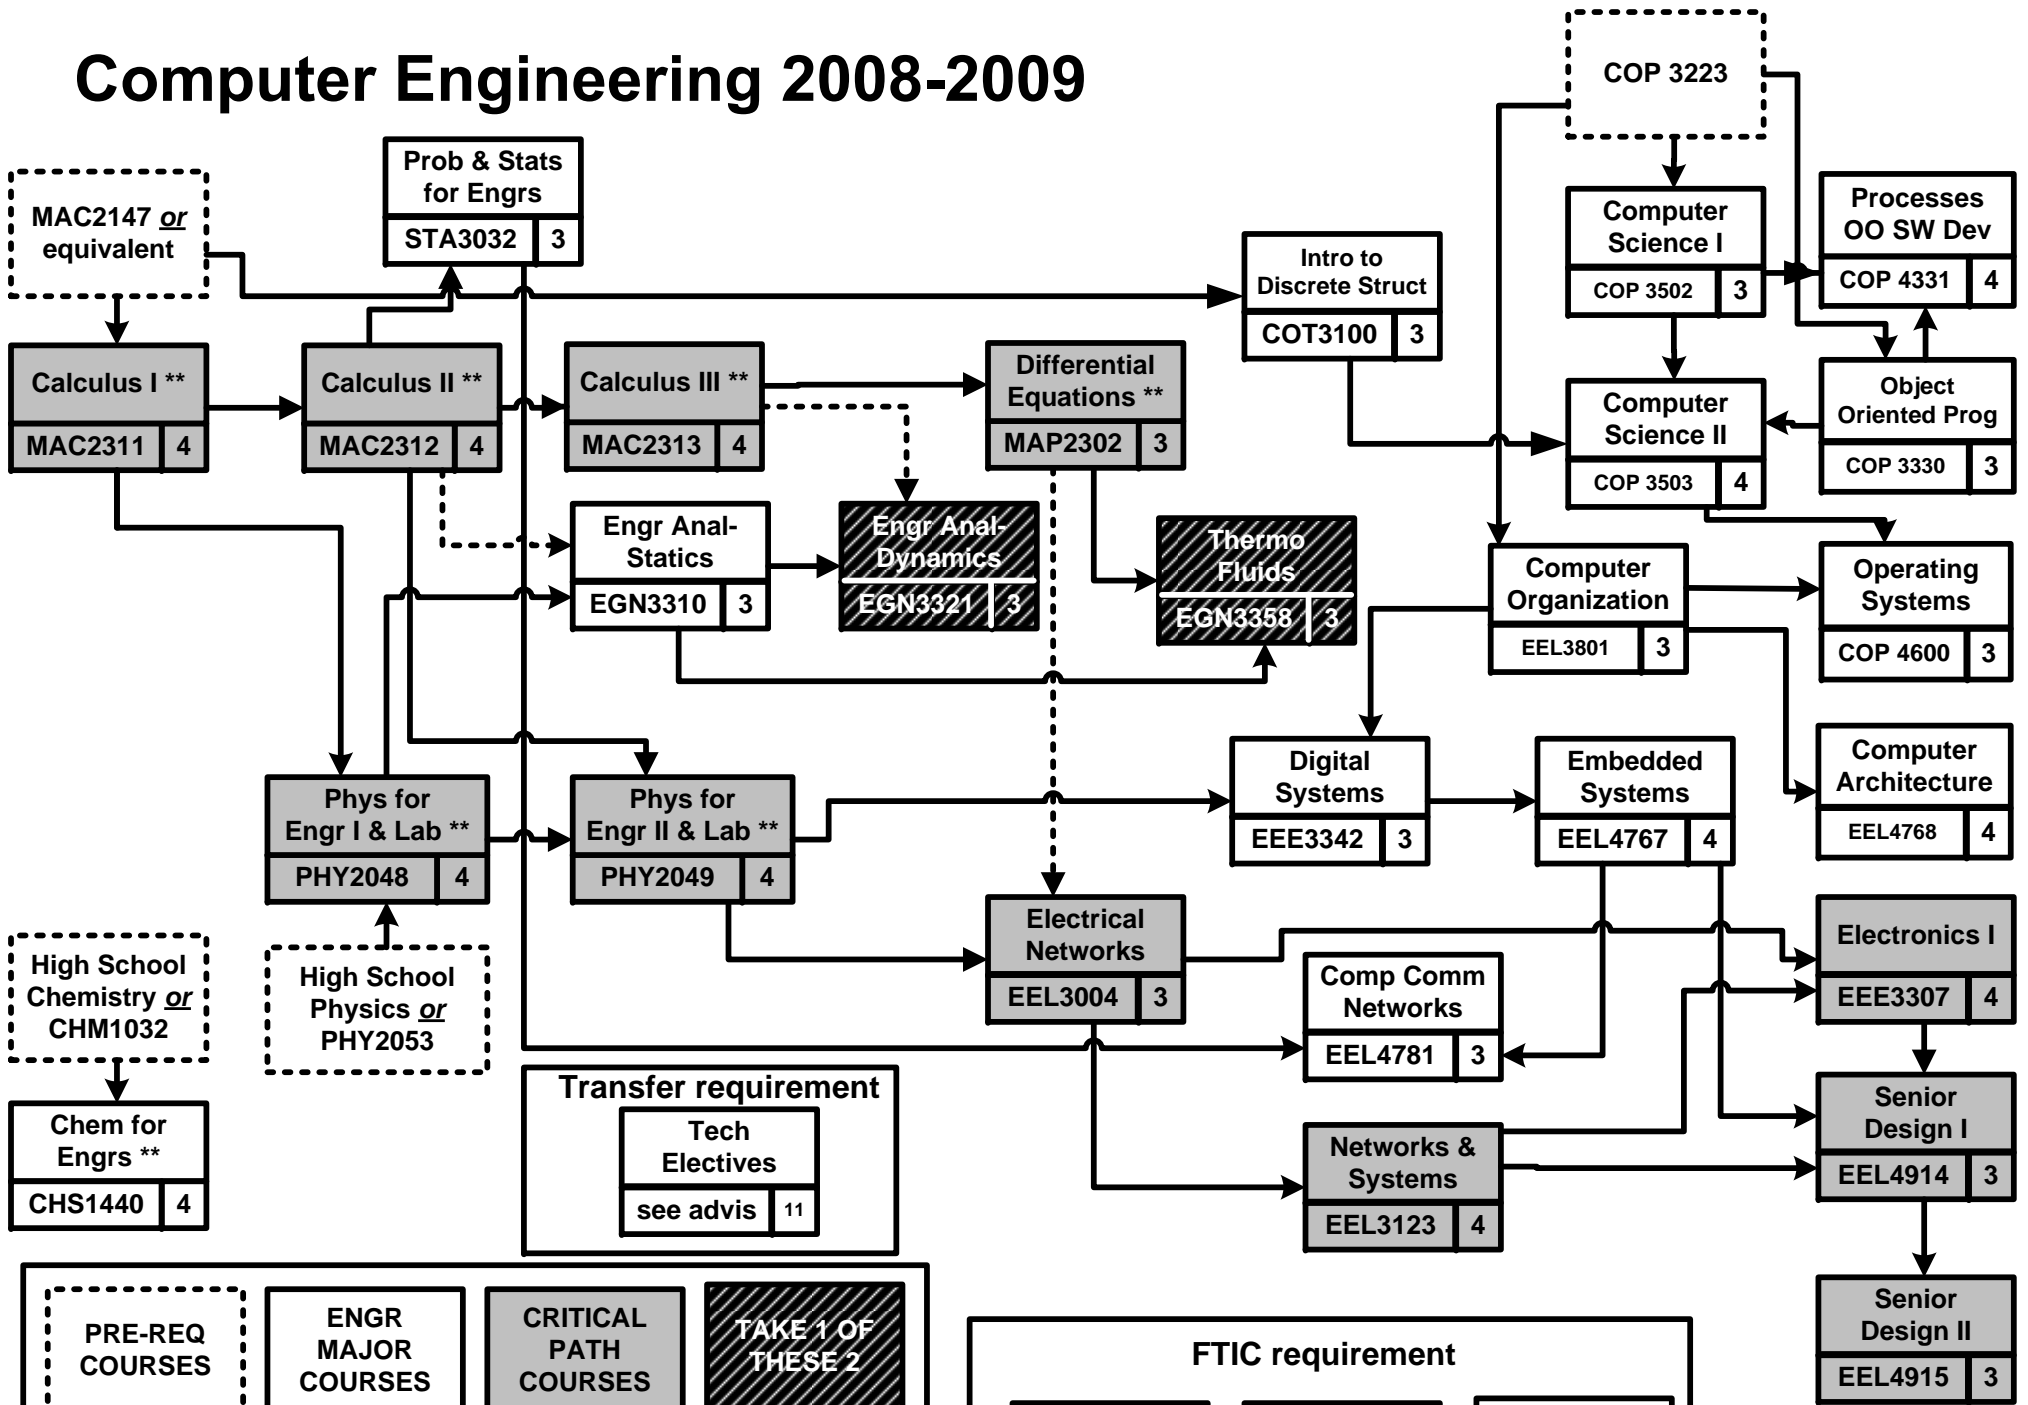

# Computer Engineering 2008-2009

**PRE-REQ COURSES** (dashed border)

**ENGR MAJOR COURSES** (shaded)

**CRITICAL PATH COURSES** (shaded)

**TAKE 1 OF THESE 2** (hatched)

PREREQUISITE: —————>

COREQUISITE: - - - - ->

\*\* Course is a state Common Prerequisite a grade of C (2.0) or better required in all but Chemistry

**FTIC requirement**

Intro to Engr EGN1006   1	Engr Concept & Mthd EGN1007   1	Tech Electives see advis   9
------------------------------	------------------------------------	---------------------------------